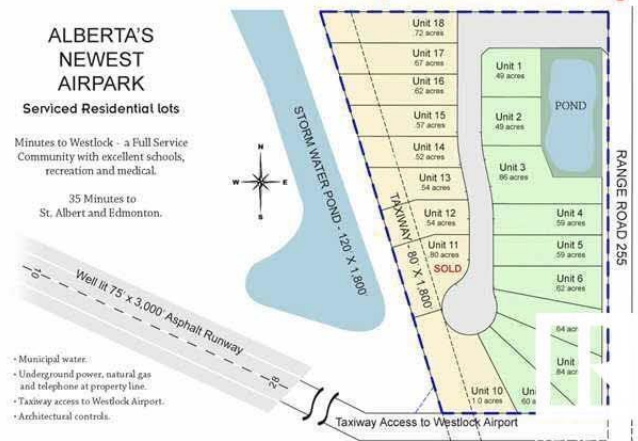

\$80,000 - 7 - 59512 Rr 255, Rural Westlock County

MLS® #E4433526

\$80,000

0 Bedroom, 0.00 Bathroom,
Rural on 0.64 Acres

Crosswind Landing, Rural Westlock County,
AB

What a beautiful spot to build your dream home in Westlock County's upscale architecturally controlled sub-division from .14 acres to 1 acre in size that have municipal water, underground power, gas and telephone to each lot. These lots have aircraft access to Westlock Airport and it's an easy commute to Edmonton (35 minutes to St. Albert) or points north . Adjacent to Rainbow Park just 4 1/2 miles from town. Large ponds with wildlife (largest is 1800 ft long for kayak/canoeing), 1000 lovely, planted trees (2014) including Lilac, Golden Willow, Red Osier Dogwood & Laurel Leaf Willows surround the sub-division and embrace the entryway. Westlock is a full service community with modern hospital, public & private schools, shopping & recreational facilities, 18 hole golf and 15 minutes to Tawatinaw Ski hill with downhill, snowboard, tubing & cross-country skiing. Country living at it's finest. GST may apply.

Westlock's Most Exclusive Upscale Community

Essential Information

MLS® #	E4433526
Price	\$80,000
Bathrooms	0.00
Acres	0.64
Type	Rural

Sub-Type Vacant Lot/Land
Status Active

Community Information

Address 7 - 59512 Rr 255
Area Rural Westlock County
Subdivision Crosswind Landing
City Rural Westlock County
County ALBERTA
Province AB
Postal Code T7P 2P4