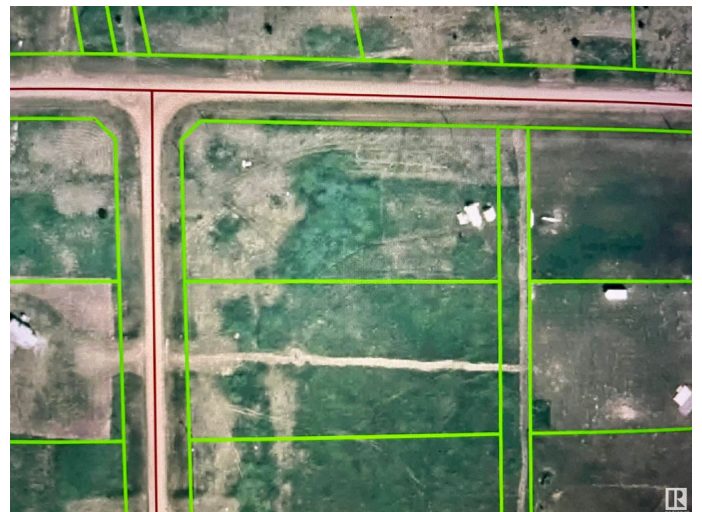

Community Information

Address 30 River Ridge Estates