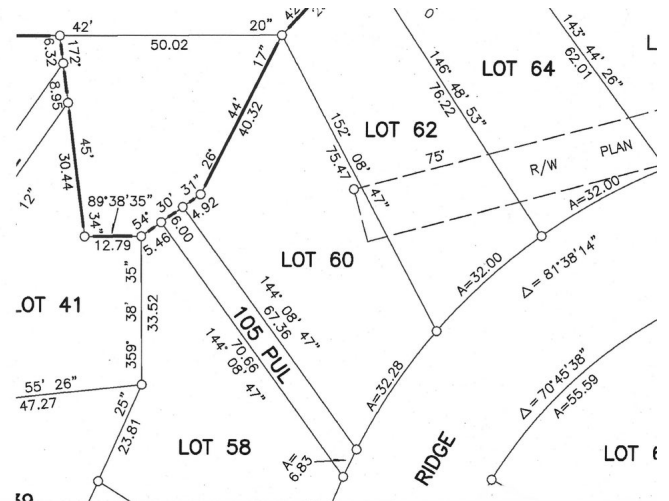

# \$455,000 - 60 53217 Rr263, Rural Parkland County

MLS® #E4347467

**\$455,000**

0 Bedroom, 0.00 Bathroom,  
Rural on 0.59 Acres

Lake Ridge Estates, Rural Parkland County,  
AB

Lake Ridge Estates municipal serviced .590 acre lot backing onto Big Lake, acreage living with a short drive to Edmonton & St. Albert. Quick access to HWY 16, 60 & Anthony Henday. Excellent location in the subdivision.

## Community Information

Address	60 53217 Rr263
Area	Rural Parkland County
Subdivision	Lake Ridge Estates
City	Rural Parkland County
County	ALBERTA
Province	AB
Postal Code	T7X 3G2